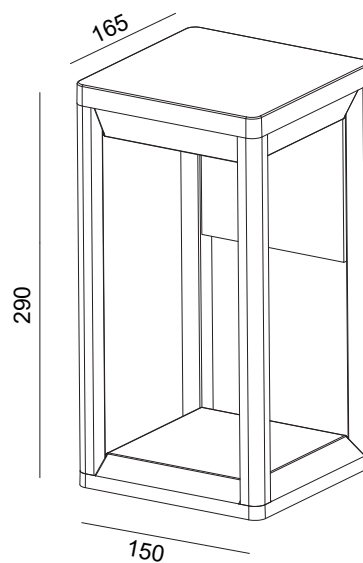

TECHNICAL DATA

**TYPE**

Professional LED for Exterior & Interior Lighting.

DIMENSION DRAW

Model:	Bruco
Format:	-
Location:	Exterior
Wattage:	12W
Materials:	Aluminium
Led Color:	3000K
Product Dimension:	150*165*290mm
IP Code:	54
Fixation:	Wall
CRI :	80
Lumen Output:	1200 Lm
Frequency:	50/60Hz
Beam Angle:	L°